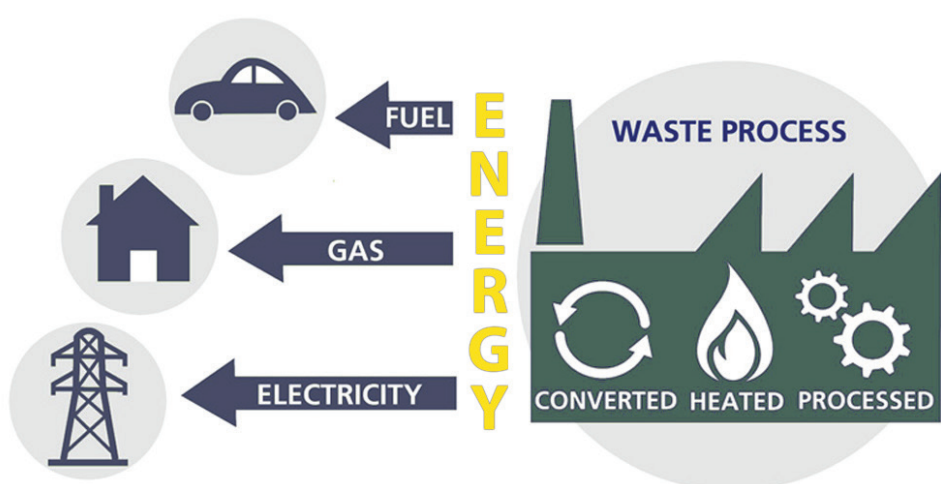

# WASTE TO ENERGY

ASL Print in 2017 converted the following amount of garbage into energy, which is equivalent to powering the following number of homes in a month!

GARBAGE PER YEAR 

**3,534**  
METRIC TONS

## THE ENERGY PROCESS

Instead of a traditional landfill, there exist a waste-to-energy facility that incinerates garbage, transforming chemical energy to thermal energy.